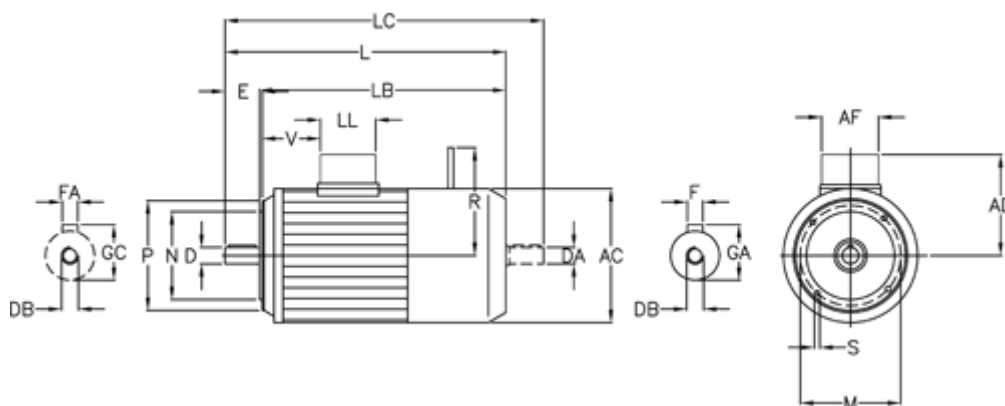

Data Sheet

Article number: 2510001104150401500

Description: Bonfiglioli brake motor BX90S-4 1.1KW FD14
1400 rpm 3x230/400v 50HZ IP55 IE3 DC brake B14 stainless steel

Measures

A/F = 98	EA = 24	LL = 98
AC = 176	F = 8	M = 115
AD = 133	FA = 8	N = 95
D = 24	GA = 27.0	P = 140
DA = M8	GC = 27.0	R = 160
DB = M8	L = 409	S = M8
DB1 = M8	LB = 359	T = 3.0
E = 50	LC = 461	V = 95